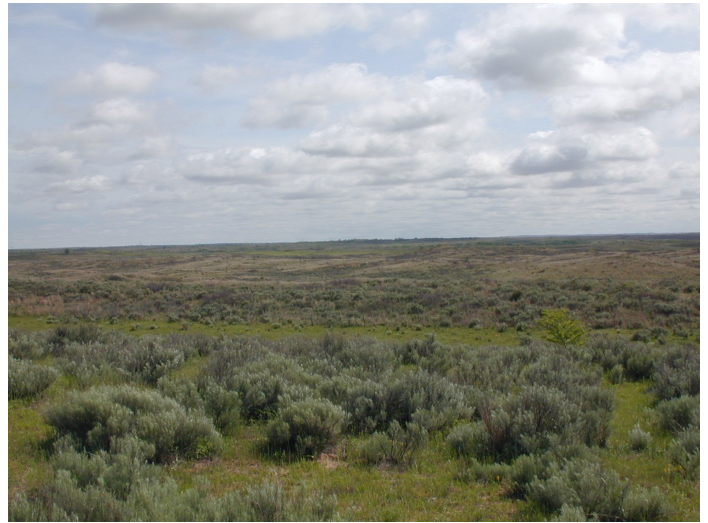

**Wheeler County
640± Acres**

This ranch is located 8 miles NE of Wheeler, Texas. Great hunting, with broken terrain, lots of cover supporting varied wildlife such as deer, turkey, quail, dove & prairie dogs. Love Grass, 3 pastures of about 80 acres, 2 windmills, great views, good fences, cross fenced. County road dead ends into property. Good water.

Listed for $1,064 per acre

16 offices serving the entire state

RANCH INVESTMENTS

**800.447.8604 • WWW.RANCHINVESTMENTS.COM
INFO@RANCHINVESTMENTS.COM**